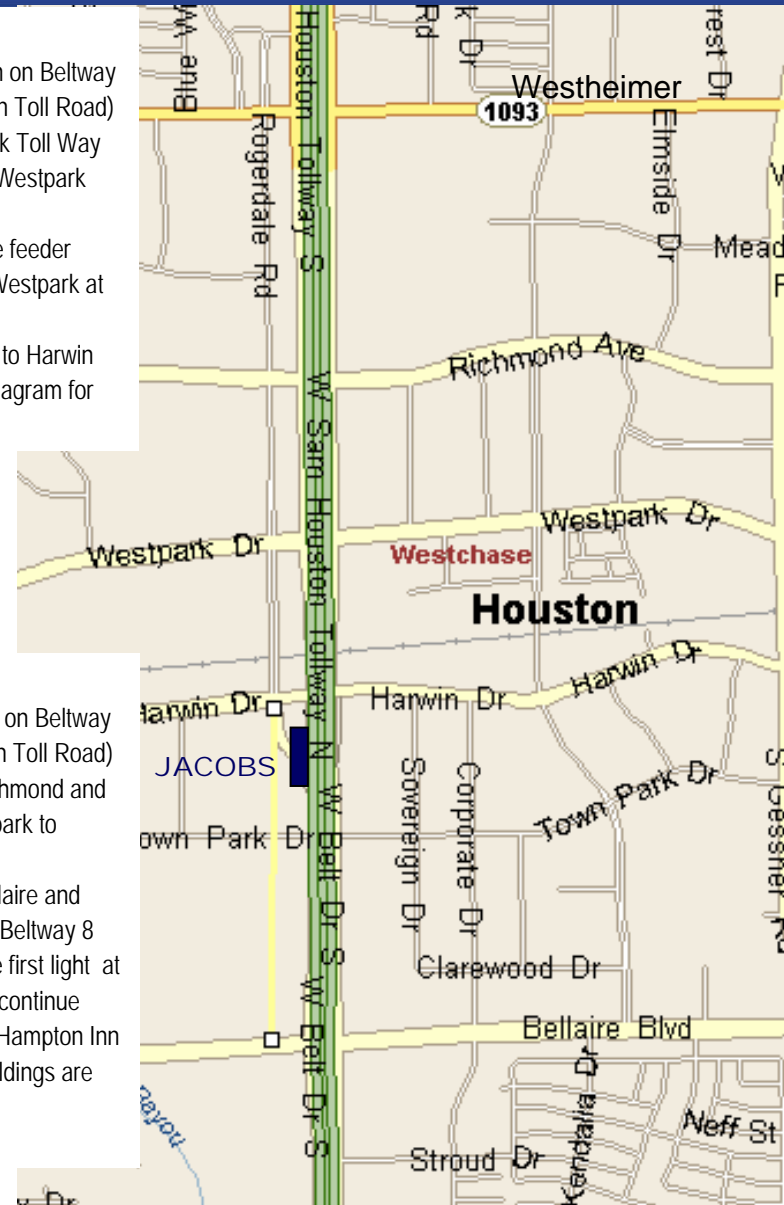

5985 Rogerdale – Tower II

5995 Rogerdale – Tower I

Jacobs
Houston, Texas 77072
Main Phone: 832-351-6000

Houston Office from Bush IAH Airport or Hobby Airport

From IAH:

- Traveling South on Beltway 8 (Sam Houston Toll Road)
- Exit at Westpark Toll Way Sign (Harwin / Westpark Exit)
- Continue on the feeder road crossing Westpark at the traffic light
- Follow the sign to Harwin Dr. See next diagram for details.

From Hobby:

- Traveling North on Beltway 8 (Sam Houston Toll Road)
- Exit Harwin/Richmond and Bellaire / Westpark to Bellaire
- Turn left on Bellaire and continue under Beltway 8
- Turn right at the first light at Rogerdale and continue north past The Hampton Inn
- Jacobs' two buildings are on your right

Rogerdale Road

Feeder Road South

Sam Houston Tollway (Beltway 8)

Feeder Road North

Richmond

Briarpark

Westpark

Gessner