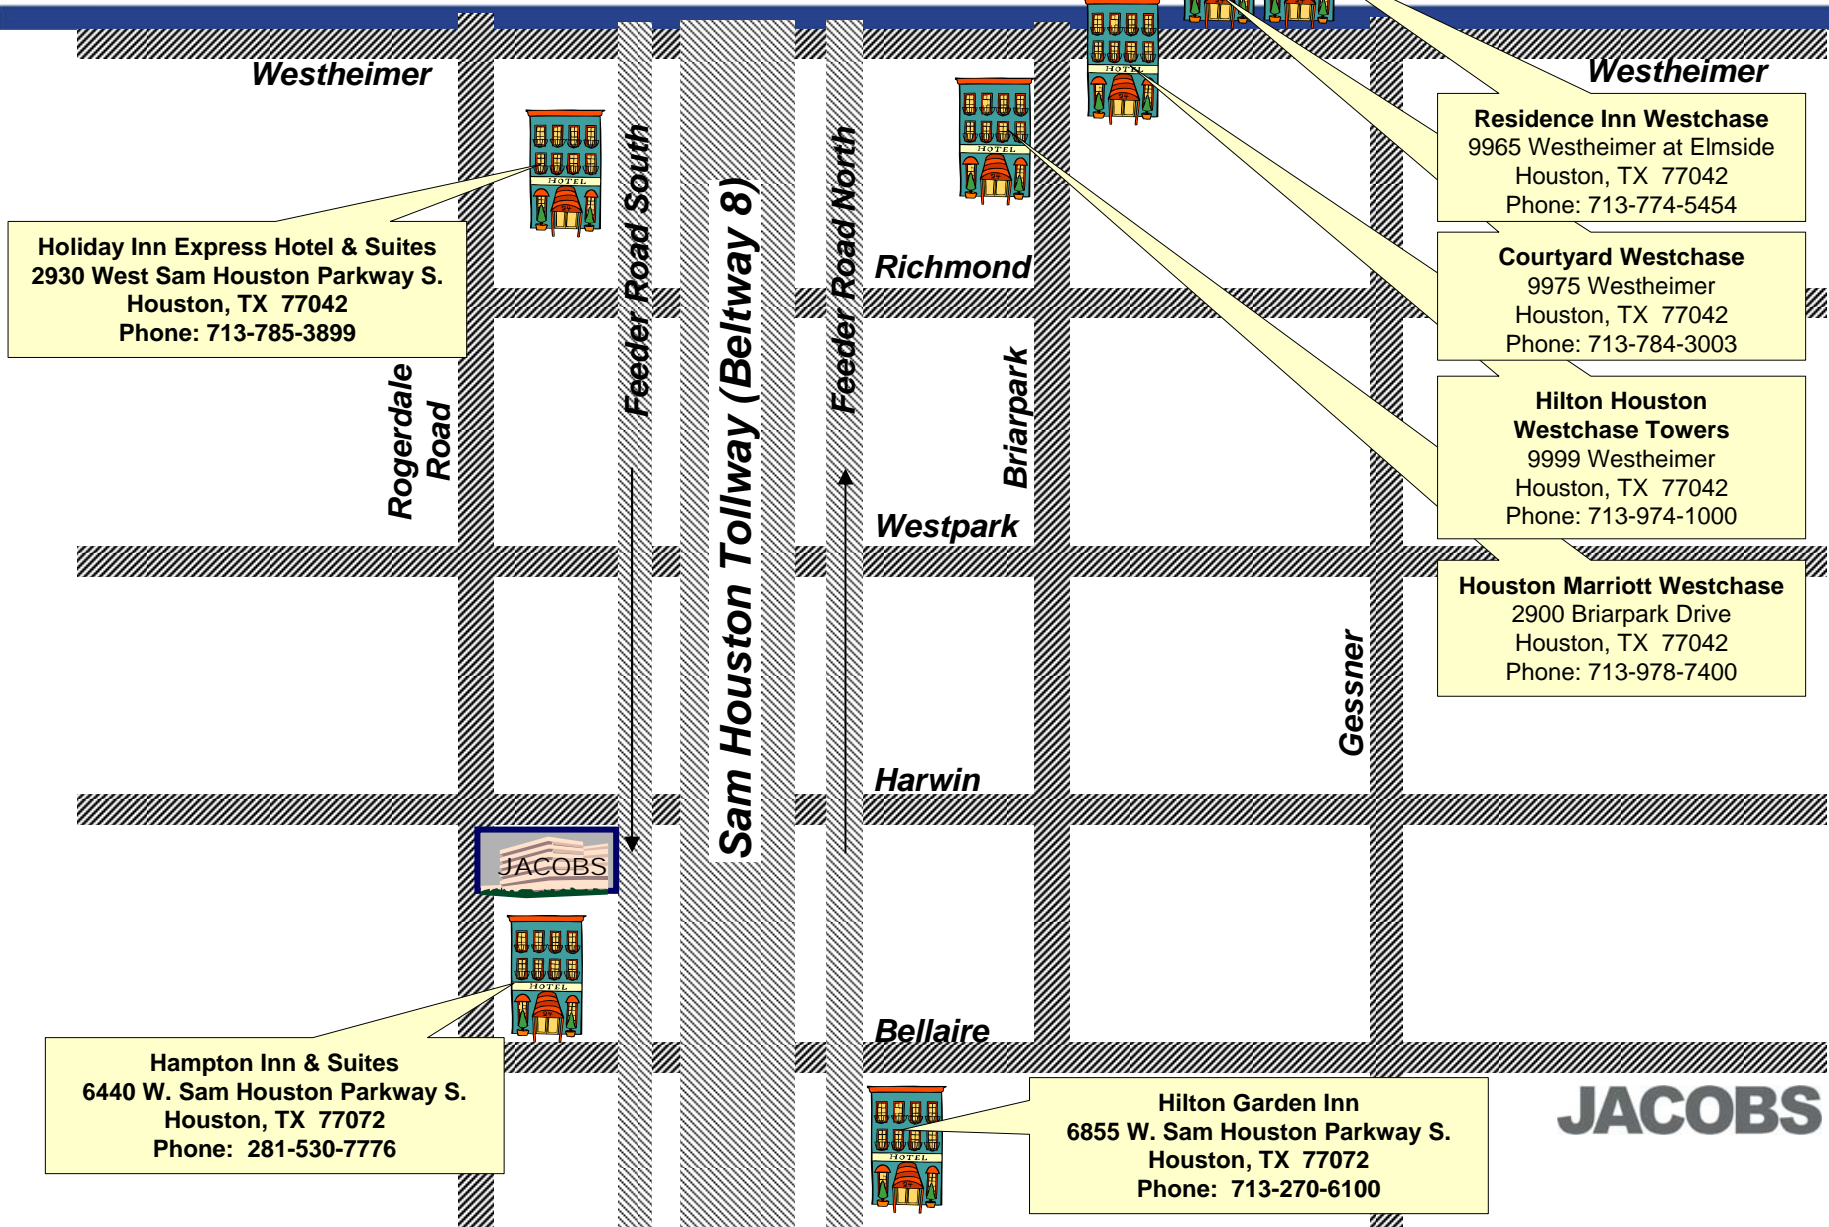

Lodging Options

Westheimer

Westheimer

Holiday Inn Express Hotel & Suites
2930 West Sam Houston Parkway S.
Houston, TX 77042
Phone: 713-785-3899

Residence Inn Westchase
9965 Westheimer at Elmside
Houston, TX 77042
Phone: 713-774-5454

Courtyard Westchase
9975 Westheimer
Houston, TX 77042
Phone: 713-784-3003

Hilton Houston Westchase Towers
9999 Westheimer
Houston, TX 77042
Phone: 713-974-1000

Houston Marriott Westchase
2900 Briarpark Drive
Houston, TX 77042
Phone: 713-978-7400

Rogerdale Road

Feeder Road South

Sam Houston Tollway (Beltway 8)

Feeder Road North

Richmond

Briarpark

Westpark

Gessner

Harwin

JACOBS

Bellaire

Hampton Inn & Suites
6440 W. Sam Houston Parkway S.
Houston, TX 77072
Phone: 281-530-7776

Hilton Garden Inn
6855 W. Sam Houston Parkway S.
Houston, TX 77072
Phone: 713-270-6100

JACOBS