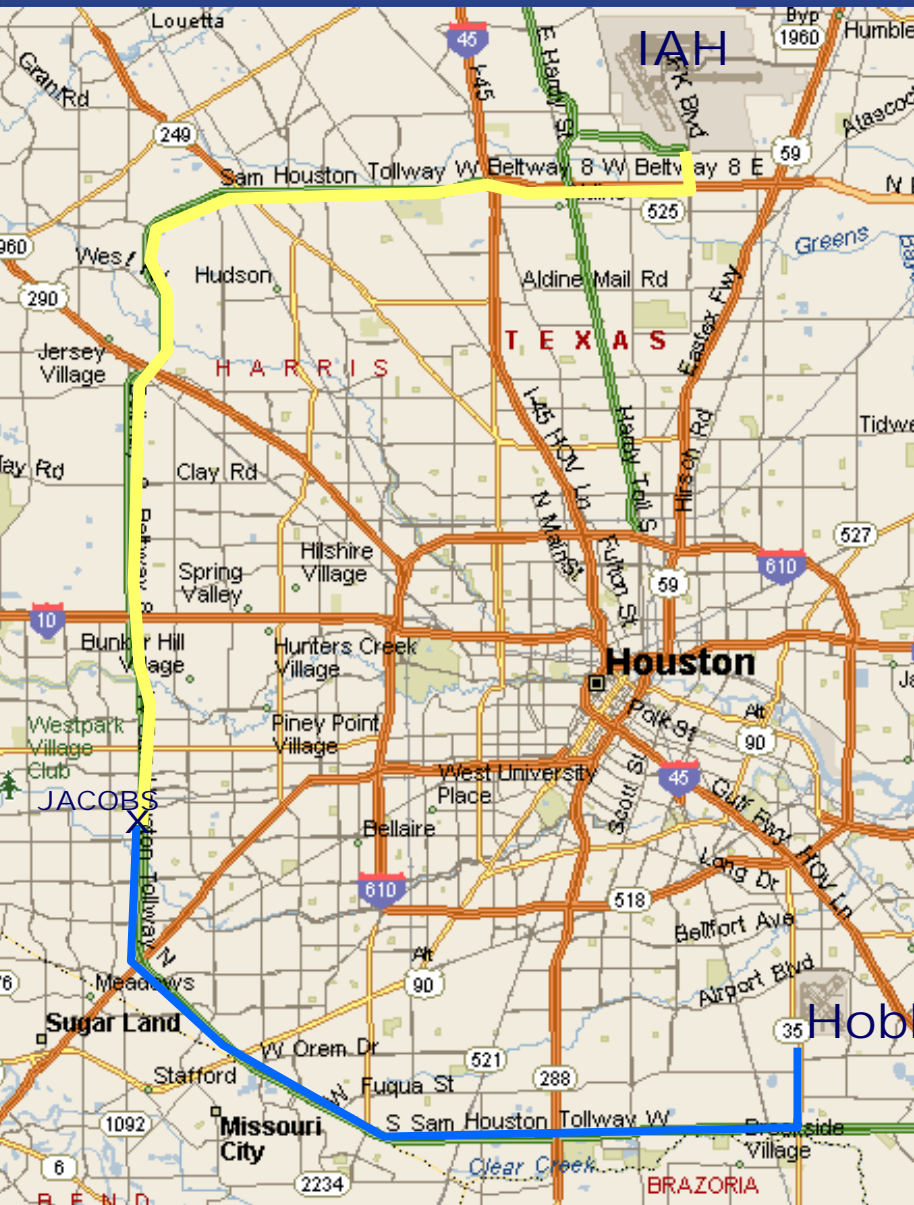

5985 Rogerdale – Tower II

5995 Rogerdale – Tower I

Jacobs
Houston, Texas 77072
Main Phone: 832-351-6000

Houston Office from Bush IAH Airport or Hobby Airport

From IAH:

- Traveling South on Beltway 8 (Sam Houston Toll Road)
- Exit at Westpark Toll Way Sign (Harwin / Westpark Exit)
- Continue on the feeder road crossing Westpark at the traffic light
- Follow the sign to Harwin Dr. See next diagram for details.

From Hobby:

- Traveling North on Beltway 8 (Sam Houston Toll Road)
- Exit Harwin/Richmond and Bellaire / Westpark to Bellaire
- Turn left on Bellaire and continue under Beltway 8
- Turn right at the first light at Rogerdale and continue north past The Hampton Inn
- Jacobs' two buildings are on your right

Rogerdale Road

Feeder Road South

Sam Houston Tollway (Beltway 8)

Feeder Road North

Richmond

Briarpark

Westpark

Gessner