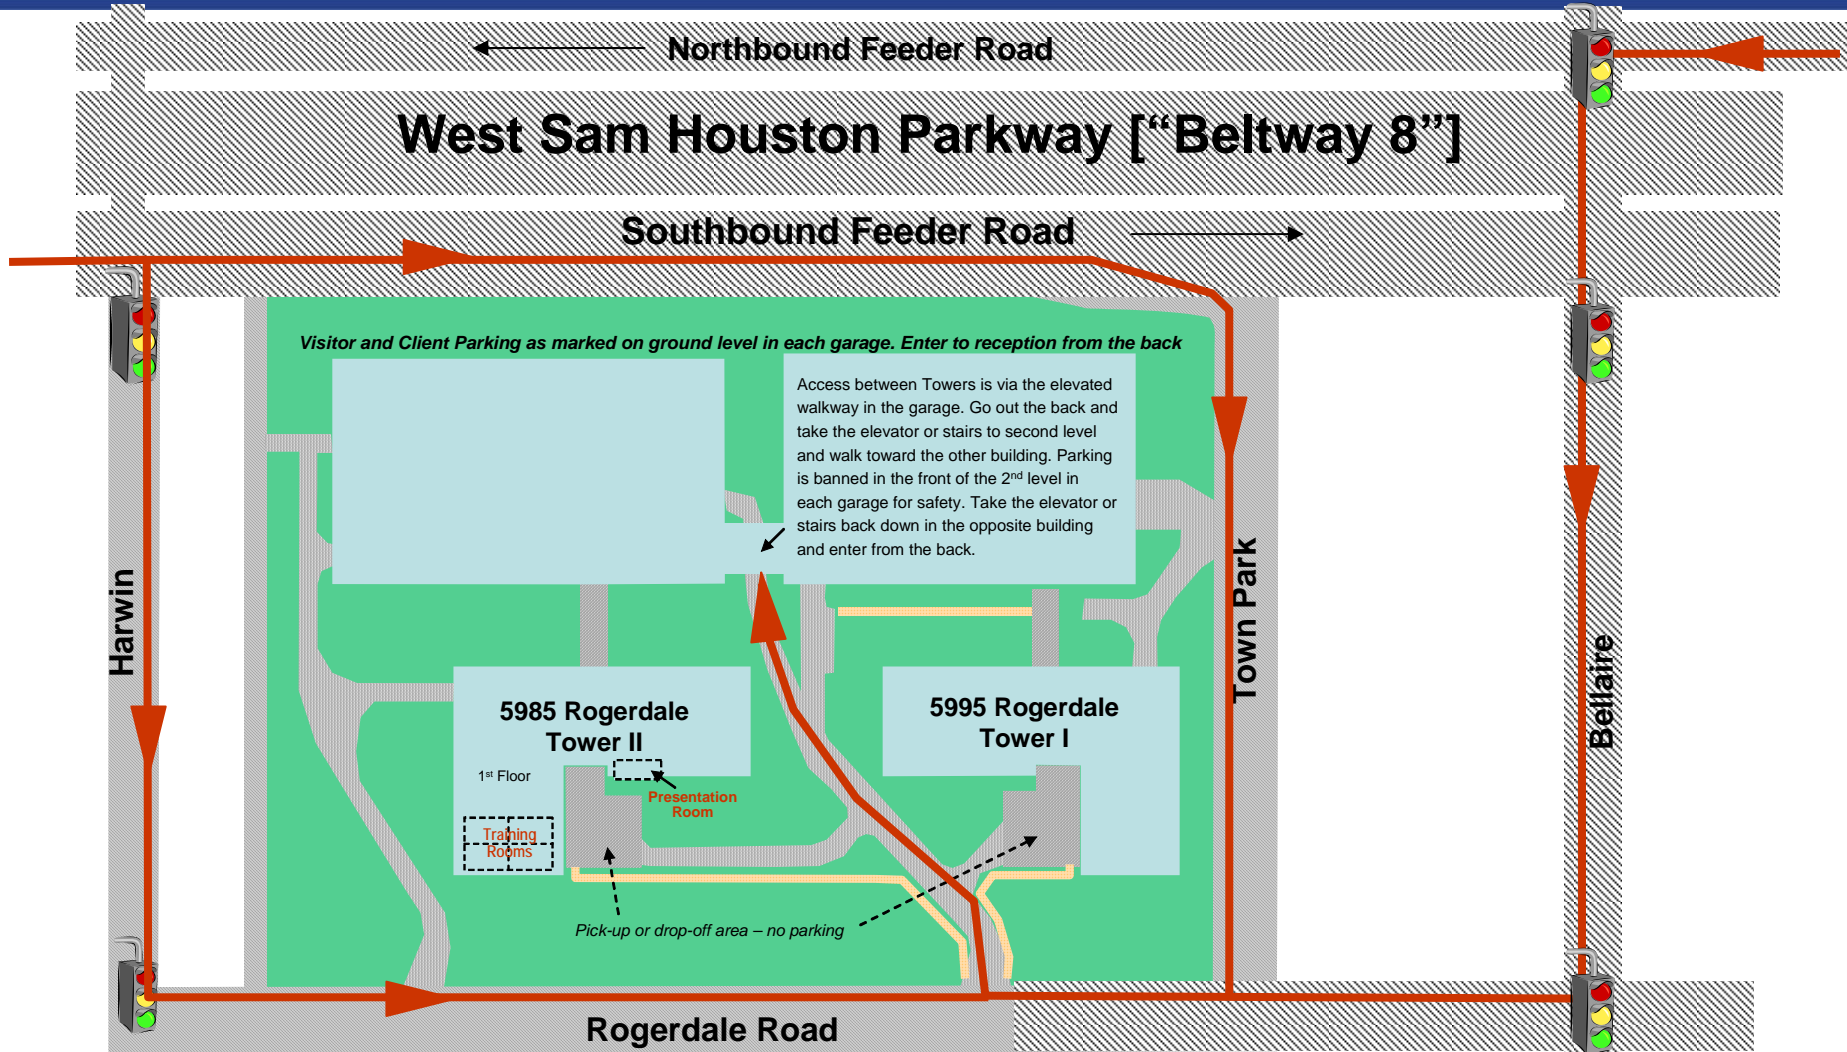

Houston Campus